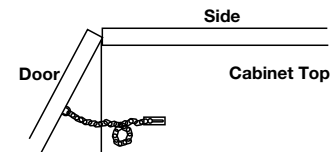

Lid Stays

Folding Lid Stay

- Locks in open position

Material: brass, polished & lacquered

Length X	Item No.
195 mm (7 11/16")	366.33.815
300 mm (11 13/16")	366.33.824

*Packing: 10 pairs

Door Stay

- Thumbscrew adjustment controls door movement

Material: brass, polished & lacquered

Length	Item No.
191 mm (7 1/2")	805.06.814

Packing: 1 pc.

Decorative Door Chain

- Used as door restraint
 - 200 mm (7 7/8") length
- Material: brass, polished

Item No.
372.35.813