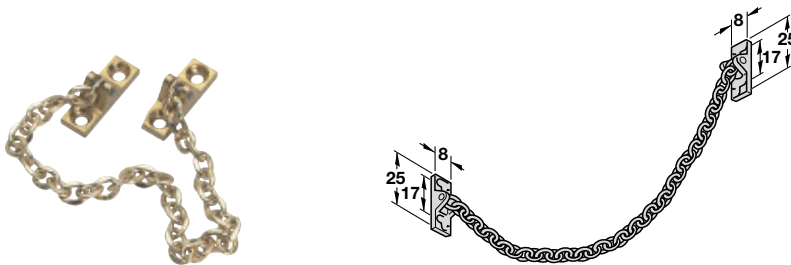

Lid Stays

Folding Lid Stay

- Locks in open position

Material: brass, polished & lacquered

Length X	Item No.
195 mm (7 11/16")	366.33.815
300 mm (11 13/16")	366.33.824

*Packing: 10 pairs

Door Stay

- Thumbscrew adjustment controls door movement

Material: brass, polished & lacquered

Length	Item No.
191 mm (7 1/2")	805.06.814

Packing: 1 pc.

Decorative Door Chain

- Used as door restraint
 - 200 mm (7 7/8") length
- Material: brass, polished

Item No.
372.35.813

*Packing: 10 pcs.

Door Restraint

Material: steel; Finish: zinc-plated

Wire: braided with plastic (PVC) coating

Item No.
366.74.900

Packing: 1 set (includes 2 pcs. screws and washers)

Dimensional data not binding. We reserve the right to alter specifications without notice.

Flat head screws	pages 194–195, 197
Flat head wood screws	page 200

***Minimum order quantity is 1 piece/pair.**

Dimensions in mm
Inches are approximate