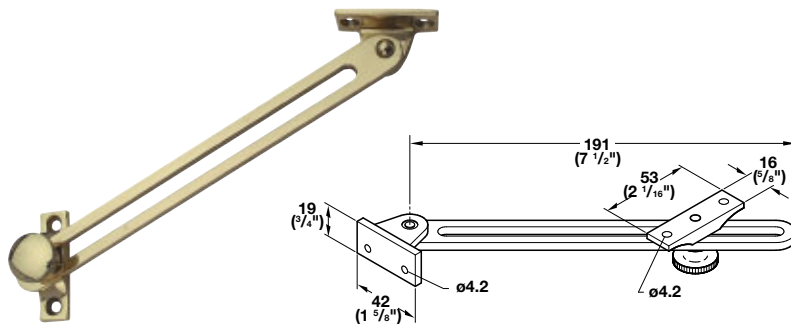

Lid Stays

Folding Lid Stay

- Locks in open position

Material: brass, polished & lacquered

Length X	Item No.
195 mm (7 11/16")	366.33.815
300 mm (11 13/16")	366.33.824

*Packing: 10 pairs

Door Stay

- Thumbscrew adjustment controls door movement

Material: brass, polished & lacquered

Length	Item No.
191 mm (7 1/2")	805.06.814

Packing: 1 pc.

Decorative Door Chain

- Used as door restraint
 - 200 mm (7 7/8") length
- Material: brass, polished

Item No.
372.35.813

*Packing: 10 pcs.

Door Restraint

Material: steel; Finish: zinc-plated

Wire: braided with plastic (PVC) coating

Item No.
366.74.900

Packing: 1 set (includes 2 pcs. screws and washers)

Dimensional data not binding. We reserve the right to alter specifications without notice.

Flat head screws	pages 194–195, 197
Flat head wood screws	page 200

***Minimum order quantity is 1 piece/pair.**

Dimensions in mm
Inches are approximate