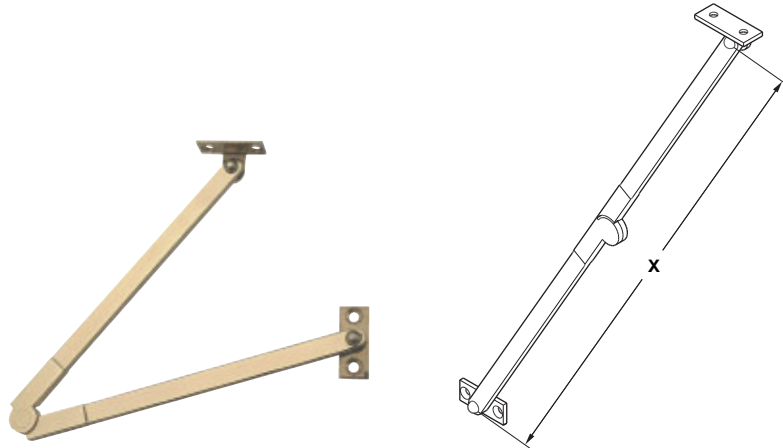

Lid Stays

Folding Lid Stay

- Locks in open position

Material: brass, polished & lacquered

Length X	Item No.
195 mm (7 11/16")	366.33.815
300 mm (11 13/16")	366.33.824

*Packing: 10 pairs

Door Stay

- Thumbscrew adjustment controls door movement

Material: brass, polished & lacquered

Length	Item No.
191 mm (7 1/2")	805.06.814

Packing: 1 pc.

Decorative Door Chain

- Used as door restraint
 - 200 mm (7 7/8") length
- Material: brass, polished

Item No.
372.35.813

*Packing: 10 pcs.

Door Restraint

Material: steel; Finish: zinc-plated

Wire: braided with plastic (PVC) coating

Item No.
366.74.900

Packing: 1 set (includes 2 pcs. screws and washers)

Dimensional data not binding. We reserve the right to alter specifications without notice.