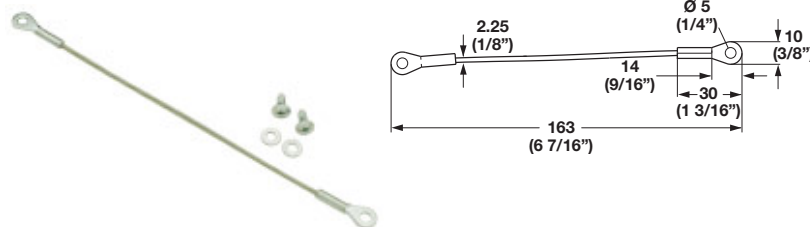

Lid Stays

Folding Lid Stay

- Locks in open position

Material: brass, polished & lacquered

Length X	Item No.
195 mm (7 11/16")	366.33.815
300 mm (11 13/16")	366.33.824

*Packing: 10 pairs

Door Stay

- Thumbscrew adjustment controls door movement

Material: brass, polished & lacquered

Length	Item No.
191 mm (7 1/2")	805.06.814

Packing: 1 pc.

Decorative Door Chain

- Used as door restraint
 - 200 mm (7 7/8") length
- Material: brass, polished

Item No.
372.35.813

*Packing: 10 pcs.

Door Restraint

Material: steel; Finish: zinc-plated

Wire: braided with plastic (PVC) coating

Item No.
366.74.900

Packing: 1 set (includes 2 pcs. screws and washers)

Dimensional data not binding. We reserve the right to alter specifications without notice.

Flat head screws	pages 194–195, 197
Flat head wood screws	page 200

***Minimum order quantity is 1 piece/pair.**

Dimensions in mm
Inches are approximate