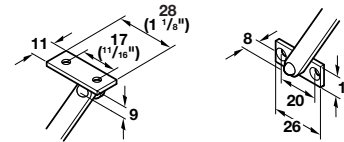

Lid Stays

Folding Lid Stay

- Locks in open position

Material: brass, polished & lacquered

Length X	Item No.
195 mm (7 11/16")	366.33.815
300 mm (11 13/16")	366.33.824

*Packing: 10 pairs

Door Stay

- Thumbscrew adjustment controls door movement

Material: brass, polished & lacquered

Length	Item No.
191 mm (7 1/2")	805.06.814

Packing: 1 pc.

Decorative Door Chain

- Used as door restraint
 - 200 mm (7 7/8") length
- Material: brass, polished

Item No.
372.35.813

*Packing: 10 pcs.

Door Restraint

Material: steel; Finish: zinc-plated

Wire: braided with plastic (PVC) coating

Item No.
366.74.900

Packing: 1 set (includes 2 pcs. screws and washers)

Dimensional data not binding. We reserve the right to alter specifications without notice.

Flat head screws	pages 194–195, 197
Flat head wood screws	page 200

***Minimum order quantity is 1 piece/pair.**

Dimensions in mm
Inches are approximate